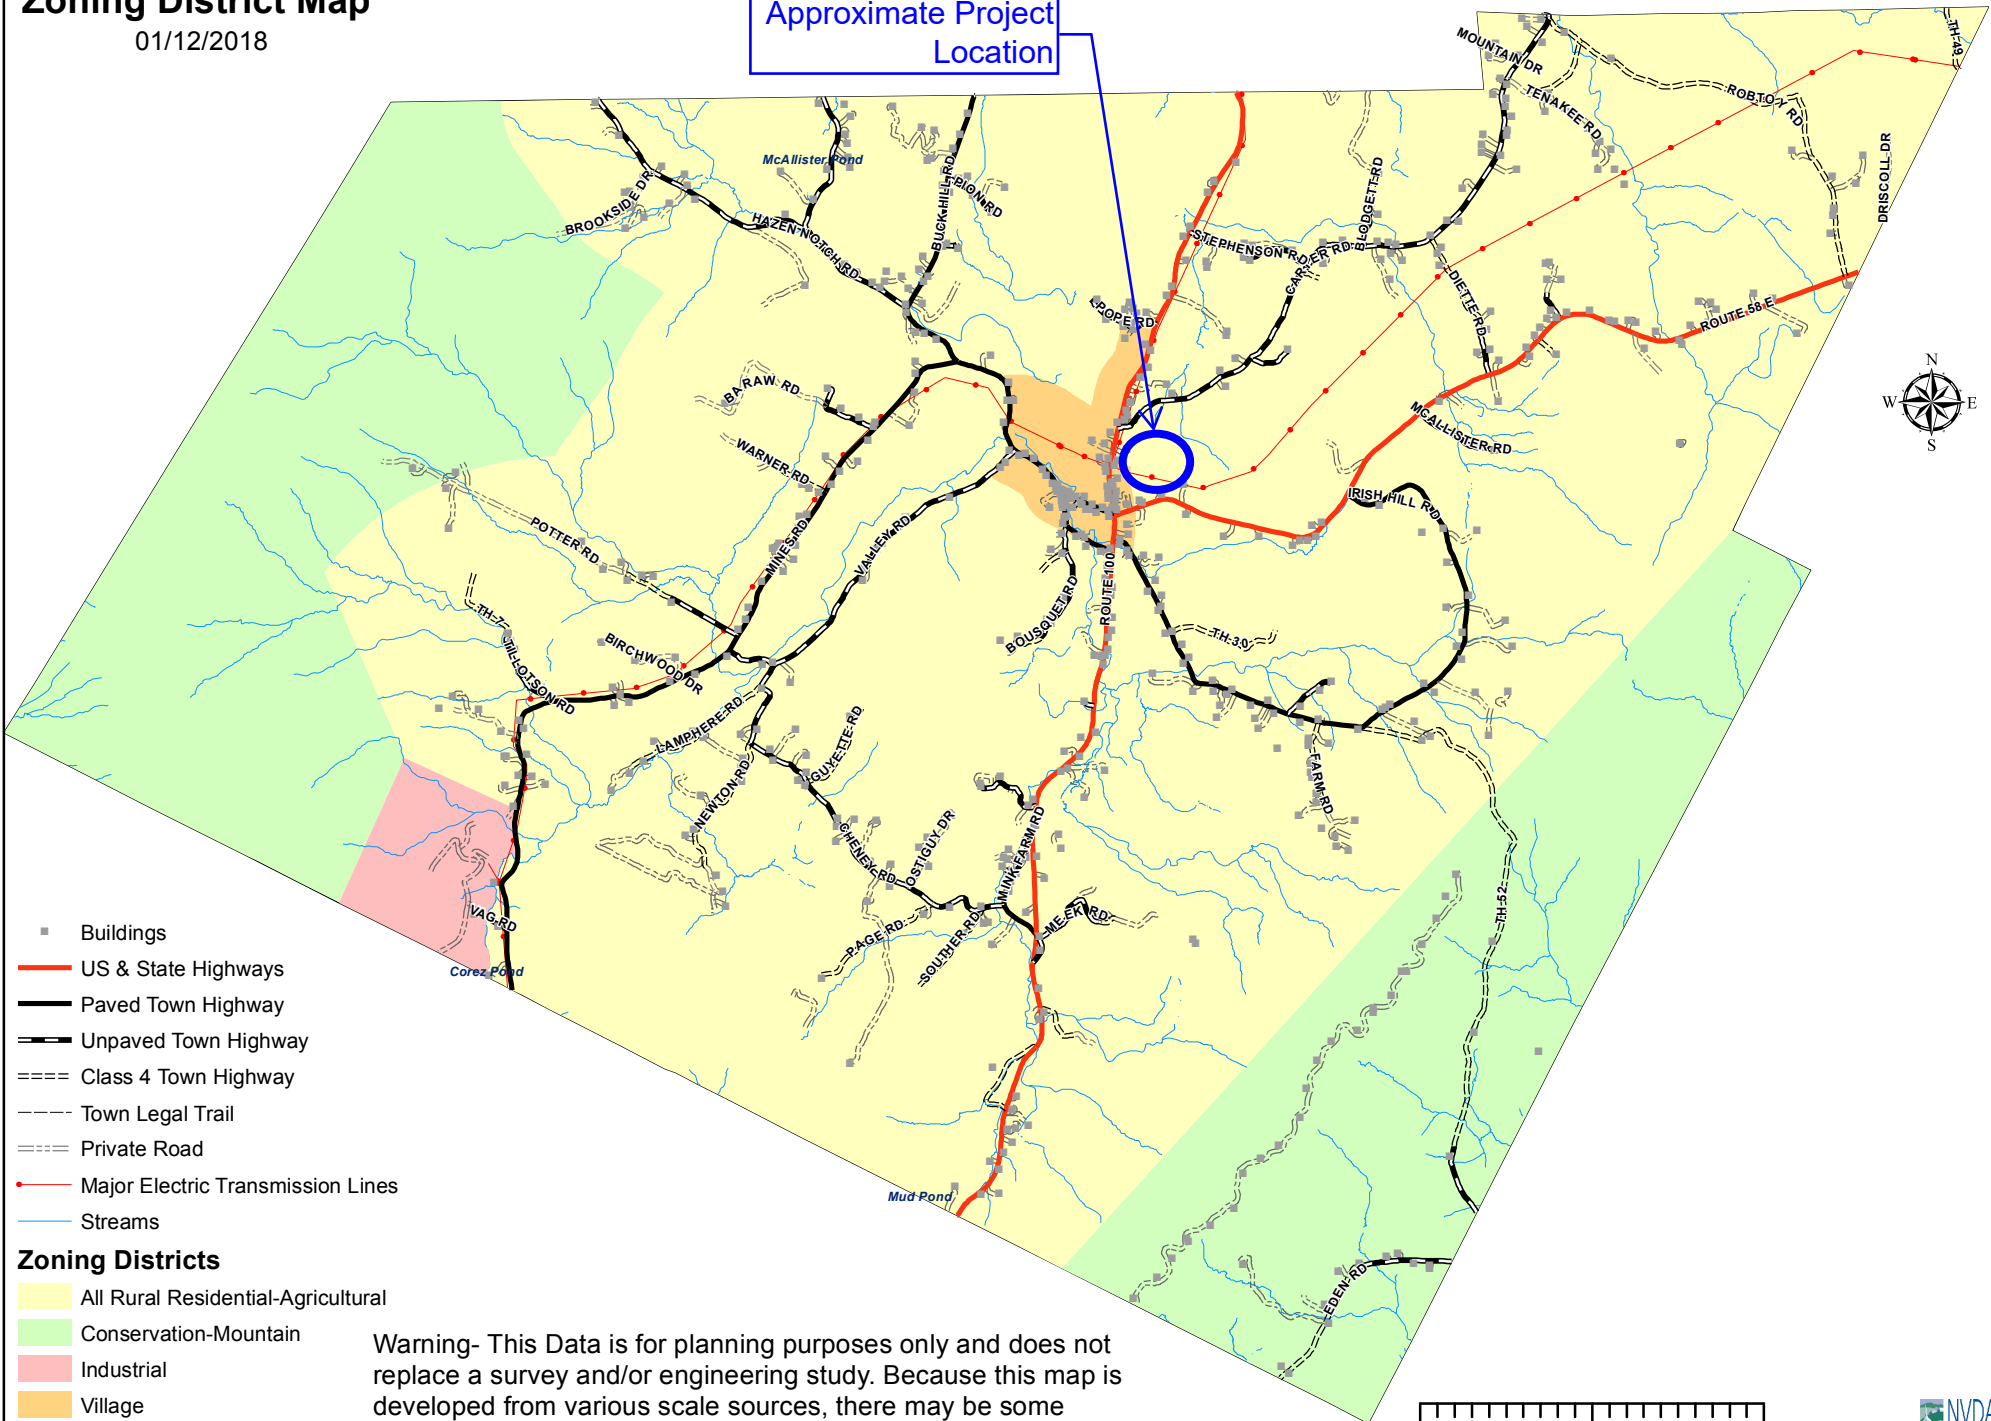

Lowell, VT Zoning District Map

01/12/2018

NS-JO-7

Approximate Project
Location

Warning- This Data is for planning purposes only and does not replace a survey and/or engineering study. Because this map is developed from various scale sources, there may be some discrepancies between data layers.