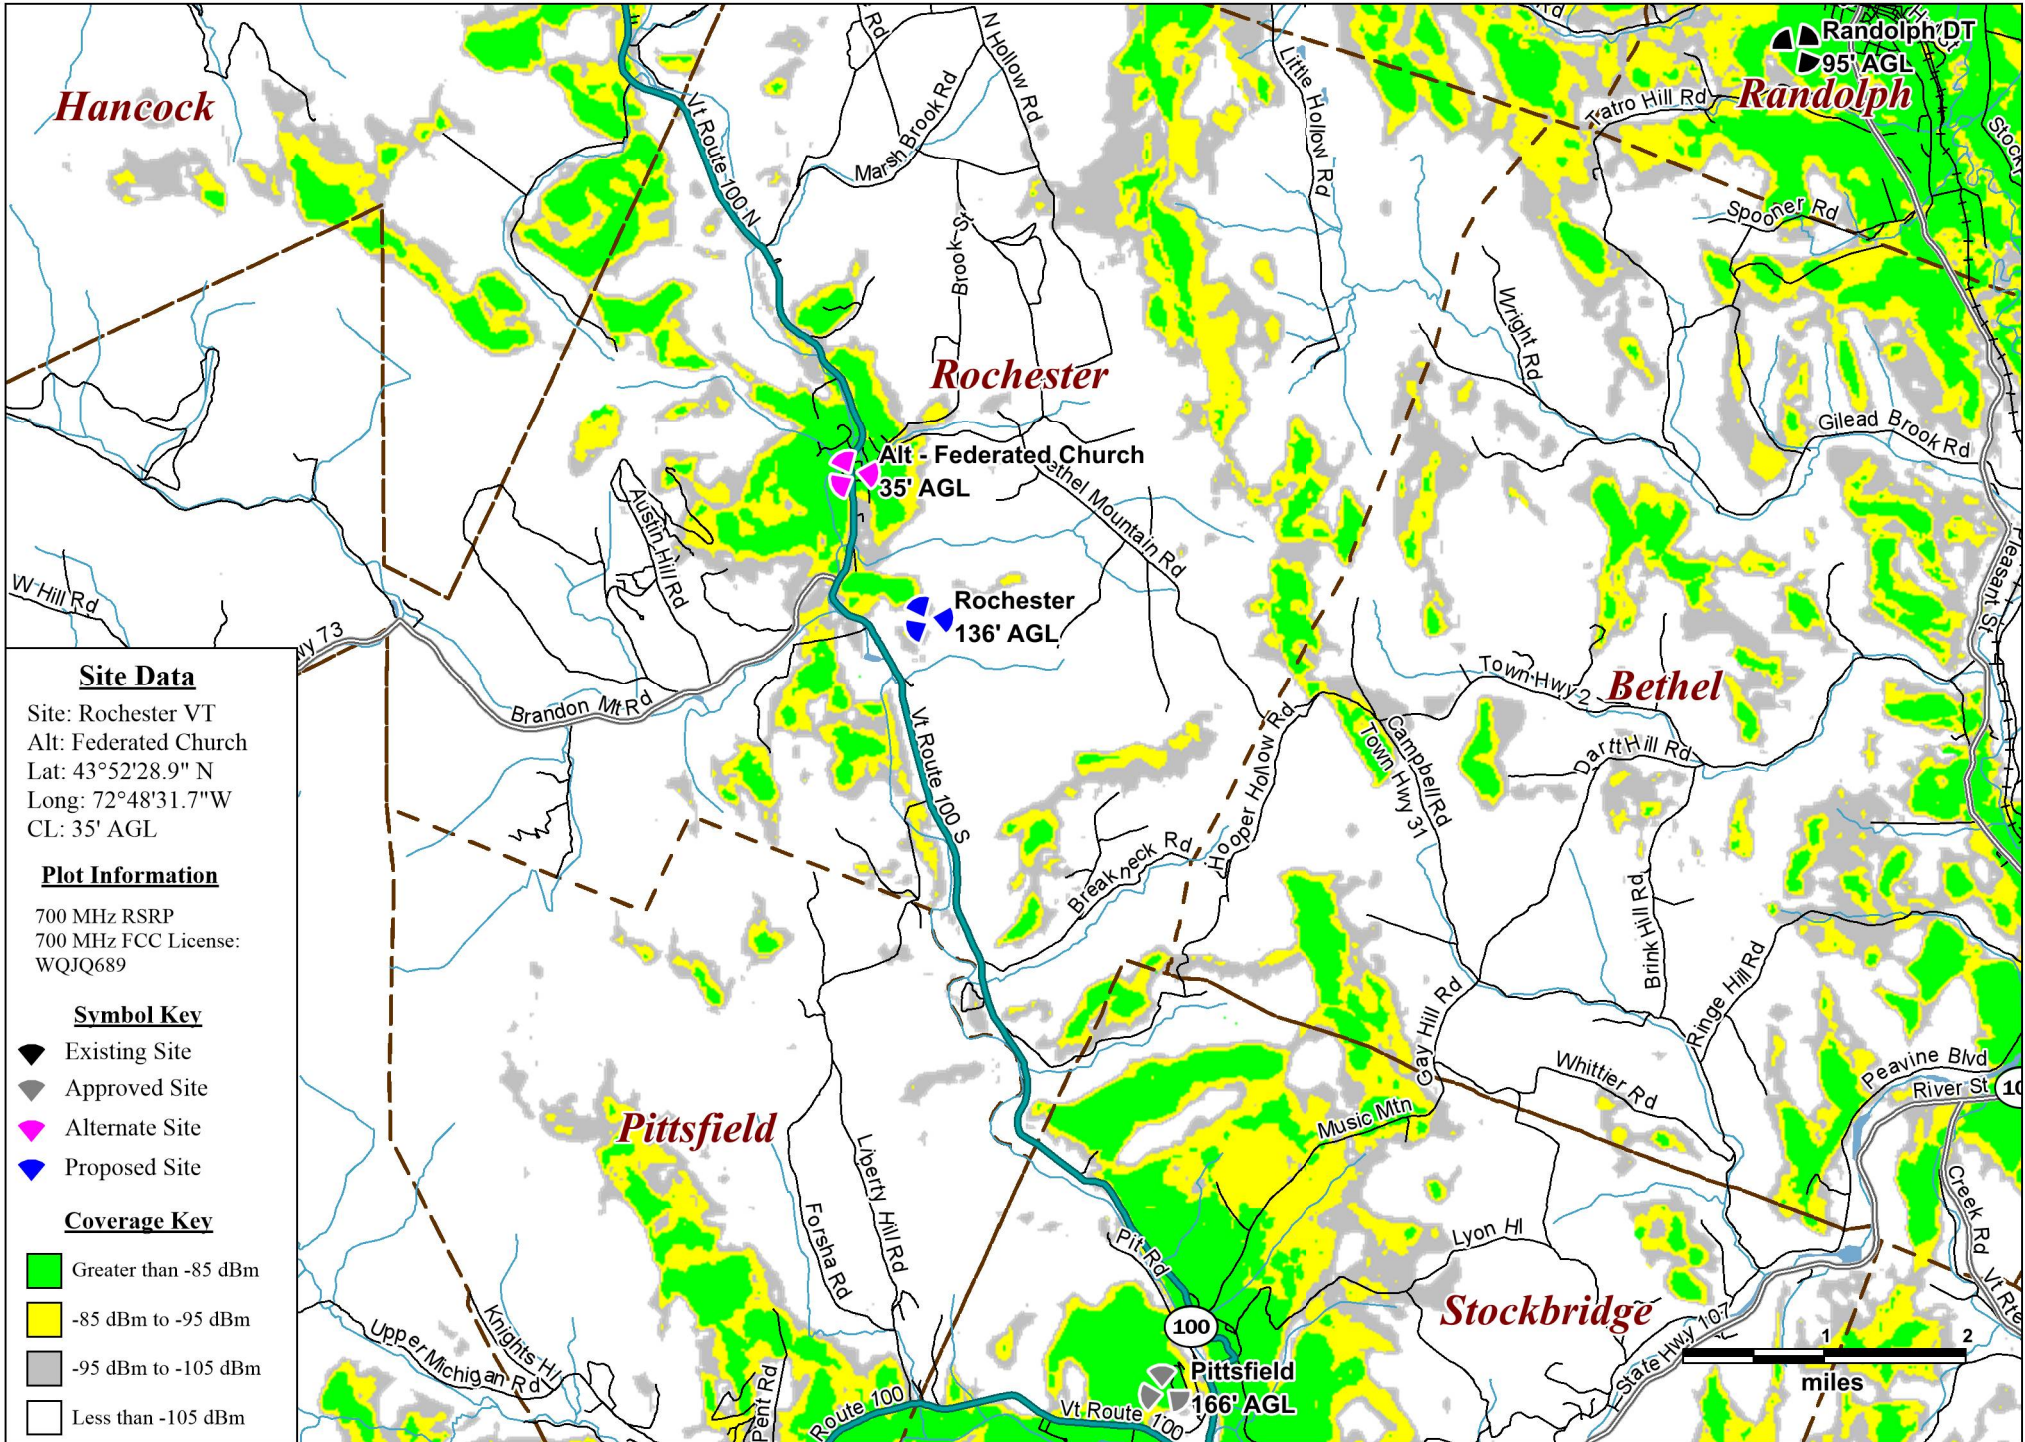

Attachment :
Rochester VT - 700 MHz LTE Coverage with Alternate Site (Federated Church)

Attachment A:
Rochester VT - Existing/Approved 700 MHz LTE Coverage

Attachment :
Rochester VT - 700 MHz LTE Coverage with Alternate Site (Hancock Monopole)(Site is Outside Plot Area)

Site Data

Site: Rochester VT
 Alt: Hancock Monopole
 Lat: 43°55'40.7" N
 Long: 72°57'42.3" W
 CL: 175' AGL

Plot Information

700 MHz RSRP
 700 MHz FCC License:
 WQIQ689

Symbol Key

- ◆ Existing Site
- ▲ Approved Site
- ◆ Alternate Site
- ◆ Proposed Site

Coverage Key

- Greater than -85 dBm
- -85 dBm to -95 dBm
- -95 dBm to -105 dBm
- Less than -105 dBm