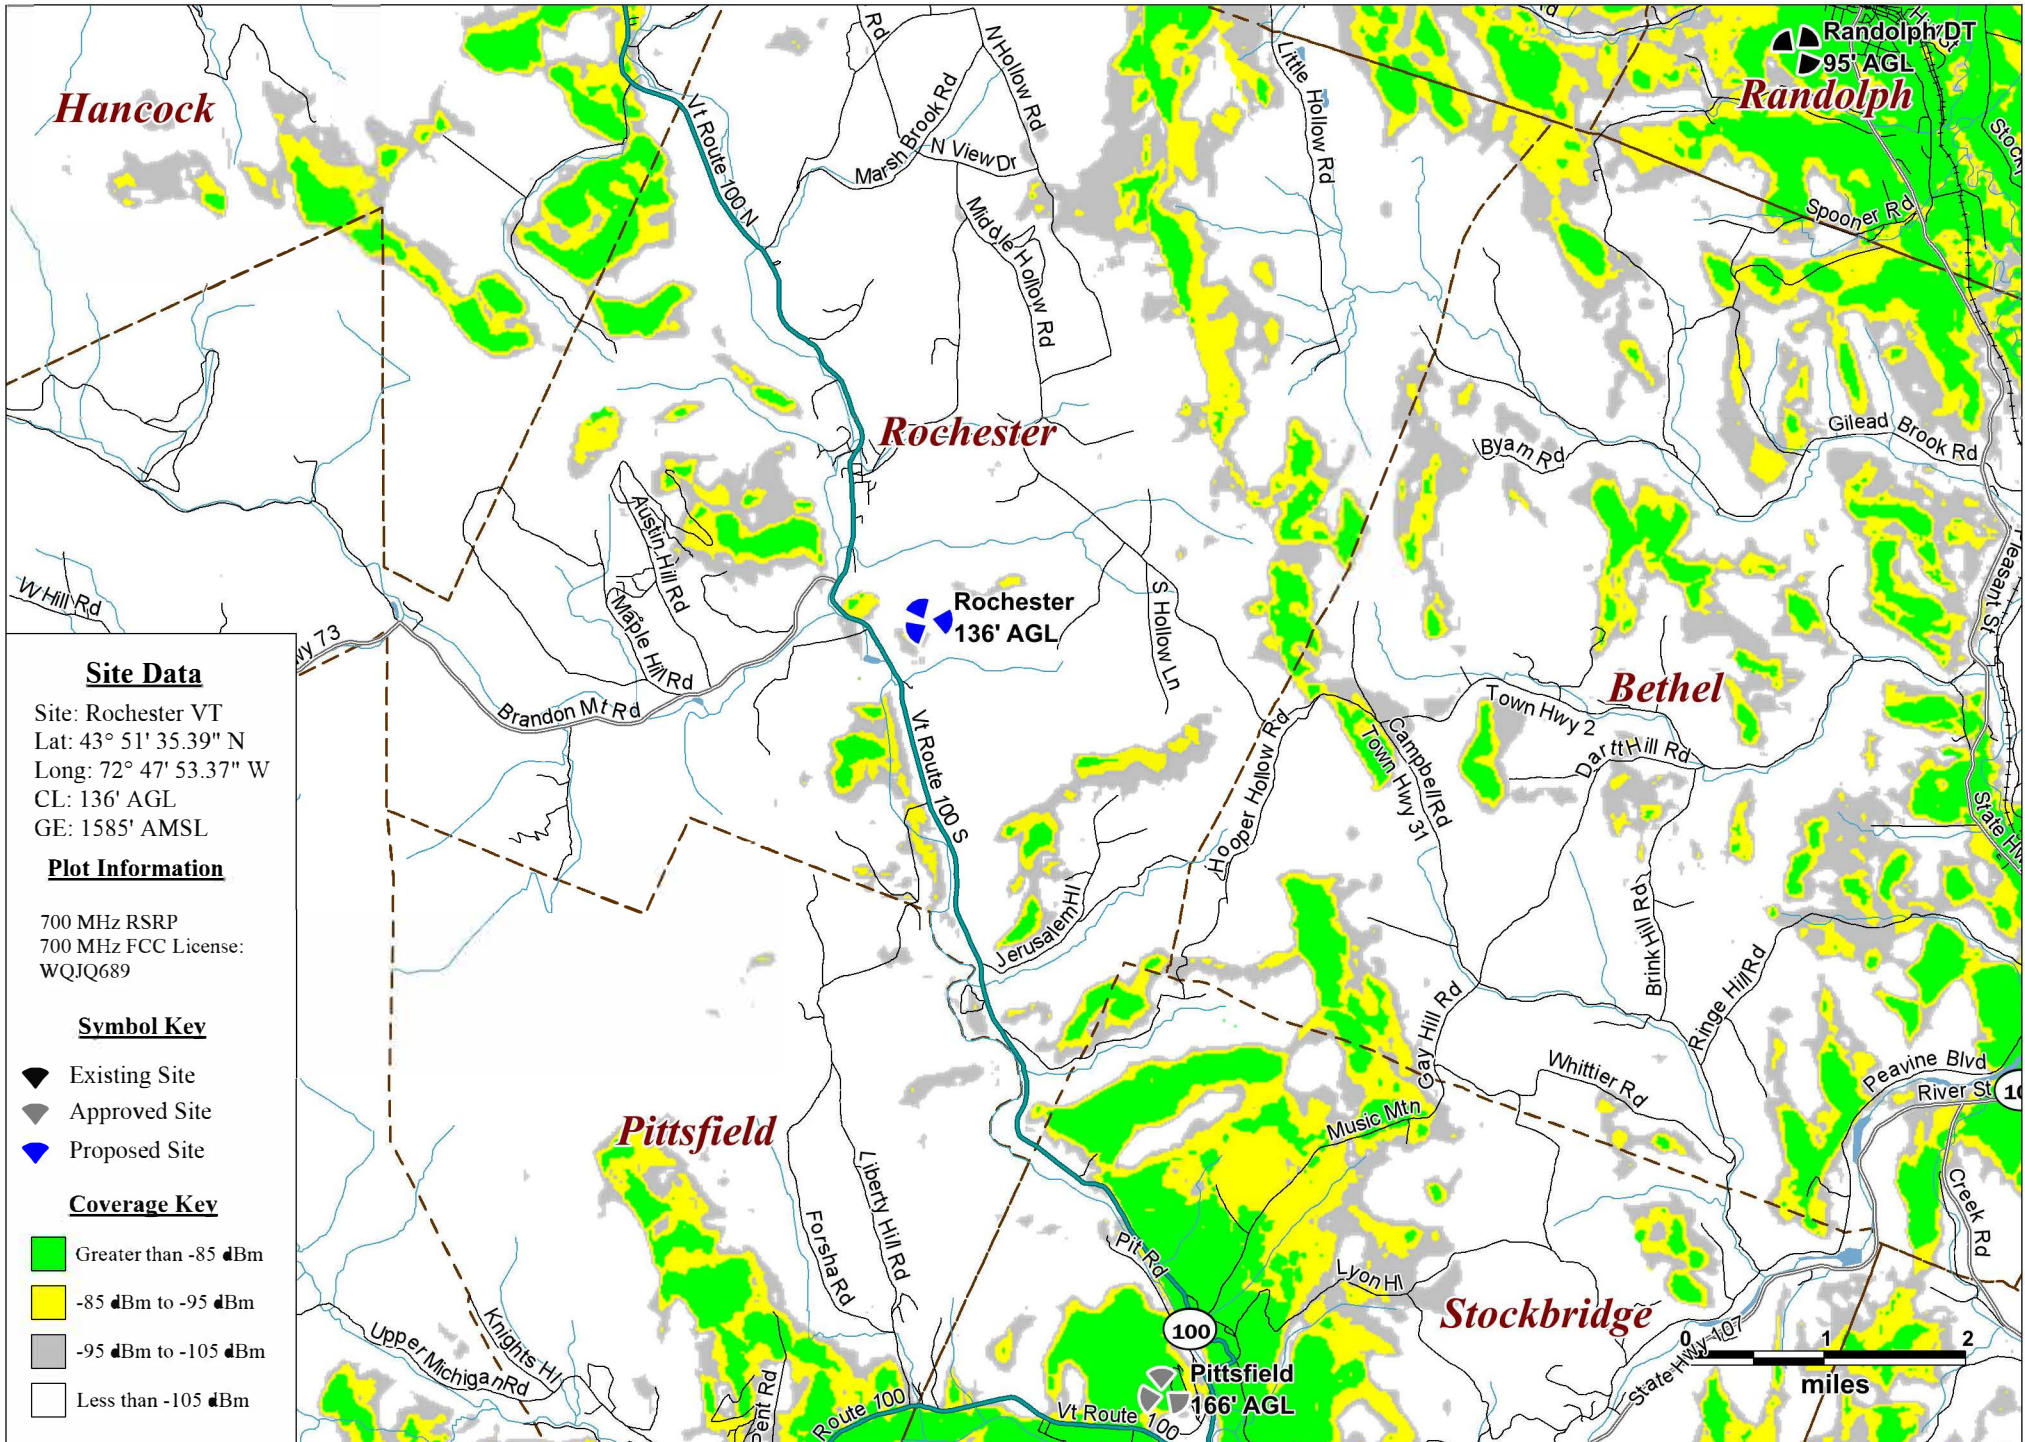

Attachment :
Rochester VT - 700 MHz LTE Coverage with Alternate Site (Federated Church)

Attachment A:
Rochester VT - Existing/Approved 700 MHz LTE Coverage

Attachment :
Rochester VT - 700 MHz LTE Coverage with Alternate Site (Hancock Monopole)(Site is Outside Plot Area)

Site Data

Site: Rochester VT
 Alt: Hancock Monopole
 Lat: 43°55'40.7" N
 Long: 72°57'42.3" W
 CL: 175' AGL

Plot Information

700 MHz RSRP
 700 MHz FCC License:
 WQIQ689

Symbol Key

- ◆ Existing Site
- ▲ Approved Site
- ◆ Alternate Site
- ◆ Proposed Site