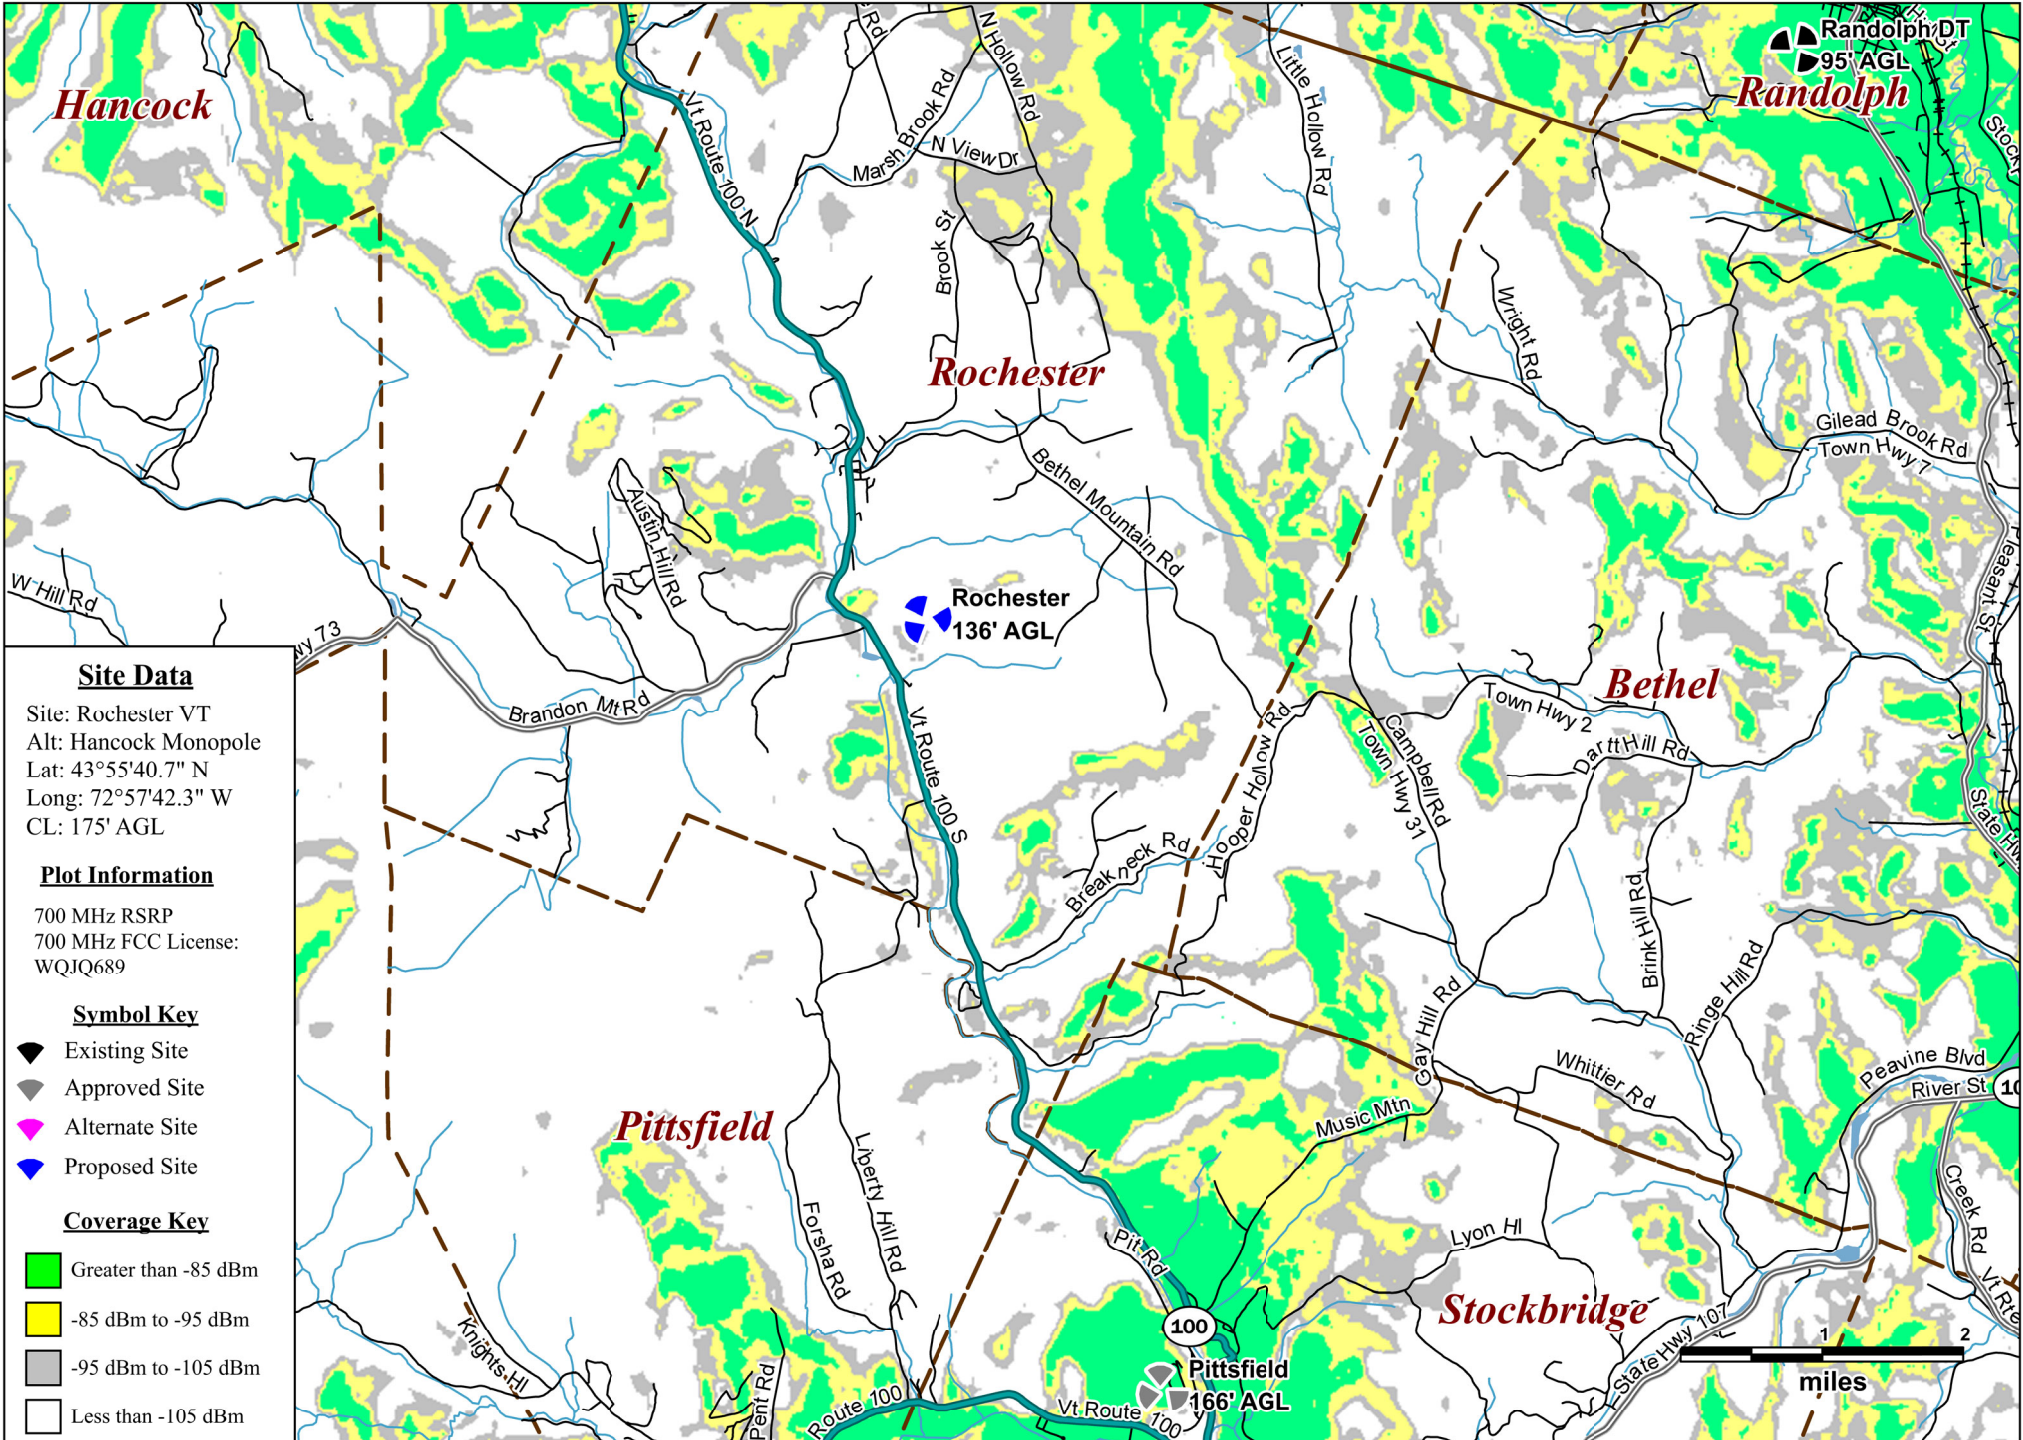

Attachment :
Rochester VT - 700 MHz LTE Coverage with Alternate Site (Federated Church)

Attachment A:
Rochester VT - Existing/Approved 700 MHz LTE Coverage

Attachment :
Rochester VT - 700 MHz LTE Coverage with Alternate Site (Hancock Monopole)(Site is Outside Plot Area)

Site Data

Site: Rochester VT
 Alt: Hancock Monopole
 Lat: 43°55'40.7" N
 Long: 72°57'42.3" W
 CL: 175' AGL

Plot Information

700 MHz RSRP
 700 MHz FCC License:
 WQIQ689

Symbol Key

- ◆ Existing Site
- ▲ Approved Site
- ◆ Alternate Site
- ◆ Proposed Site